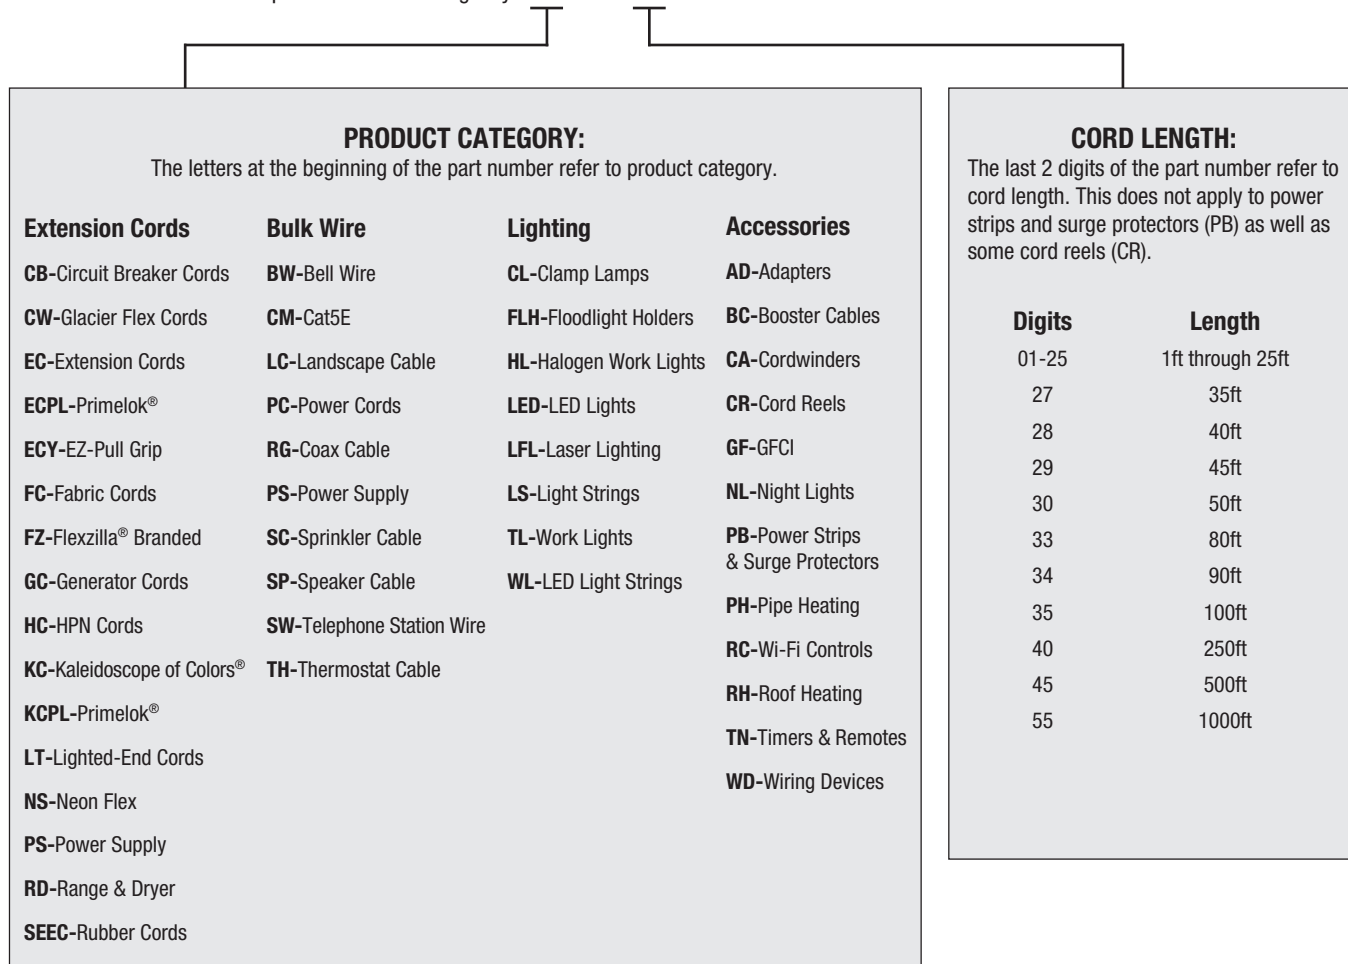

Definitions of Symbols in this Catalog

Product Category Description - General description of the category of product listed in the subsequent chart (such as “Outdoor Extension Cords”).

Agency Approvals - Each flag “icon” indicates that a product has passed that country’s safety standards and is approved for use.

The product has been tested and approved for use in the United States by either UL, CSA or ETL.

The product has been tested and approved for use in Canada by either UL, CSA or ETL.

The product meets or exceeds OSHA requirements.

Product Information - Alphanumeric product number followed by product specific information such as length of cord, gauge, color, packaging, etc.

Product numbers can be interpreted in the following way: **EC500830**

Miscellaneous Icon/Symbols Key:

New Item   ◆ Purchase-to-Order Item   ✧ Christmas Item

Color Abbreviations:

AL = Almond	BU = Blue	GY = Gray	RD = Red
BG = Beige	CL = Clear	OR = Orange	SL = Silver
BK = Black	GN = Green	PK = Pink	WH = White
BN = Brown	GO = Gold	PR = Purple	YW = Yellow

Terms & Conditions:

Minimum Order: $300.00

Net 30 days upon credit approval

Freight prepaid on all orders of $2,000.00 or more within the continental United States or Canada.