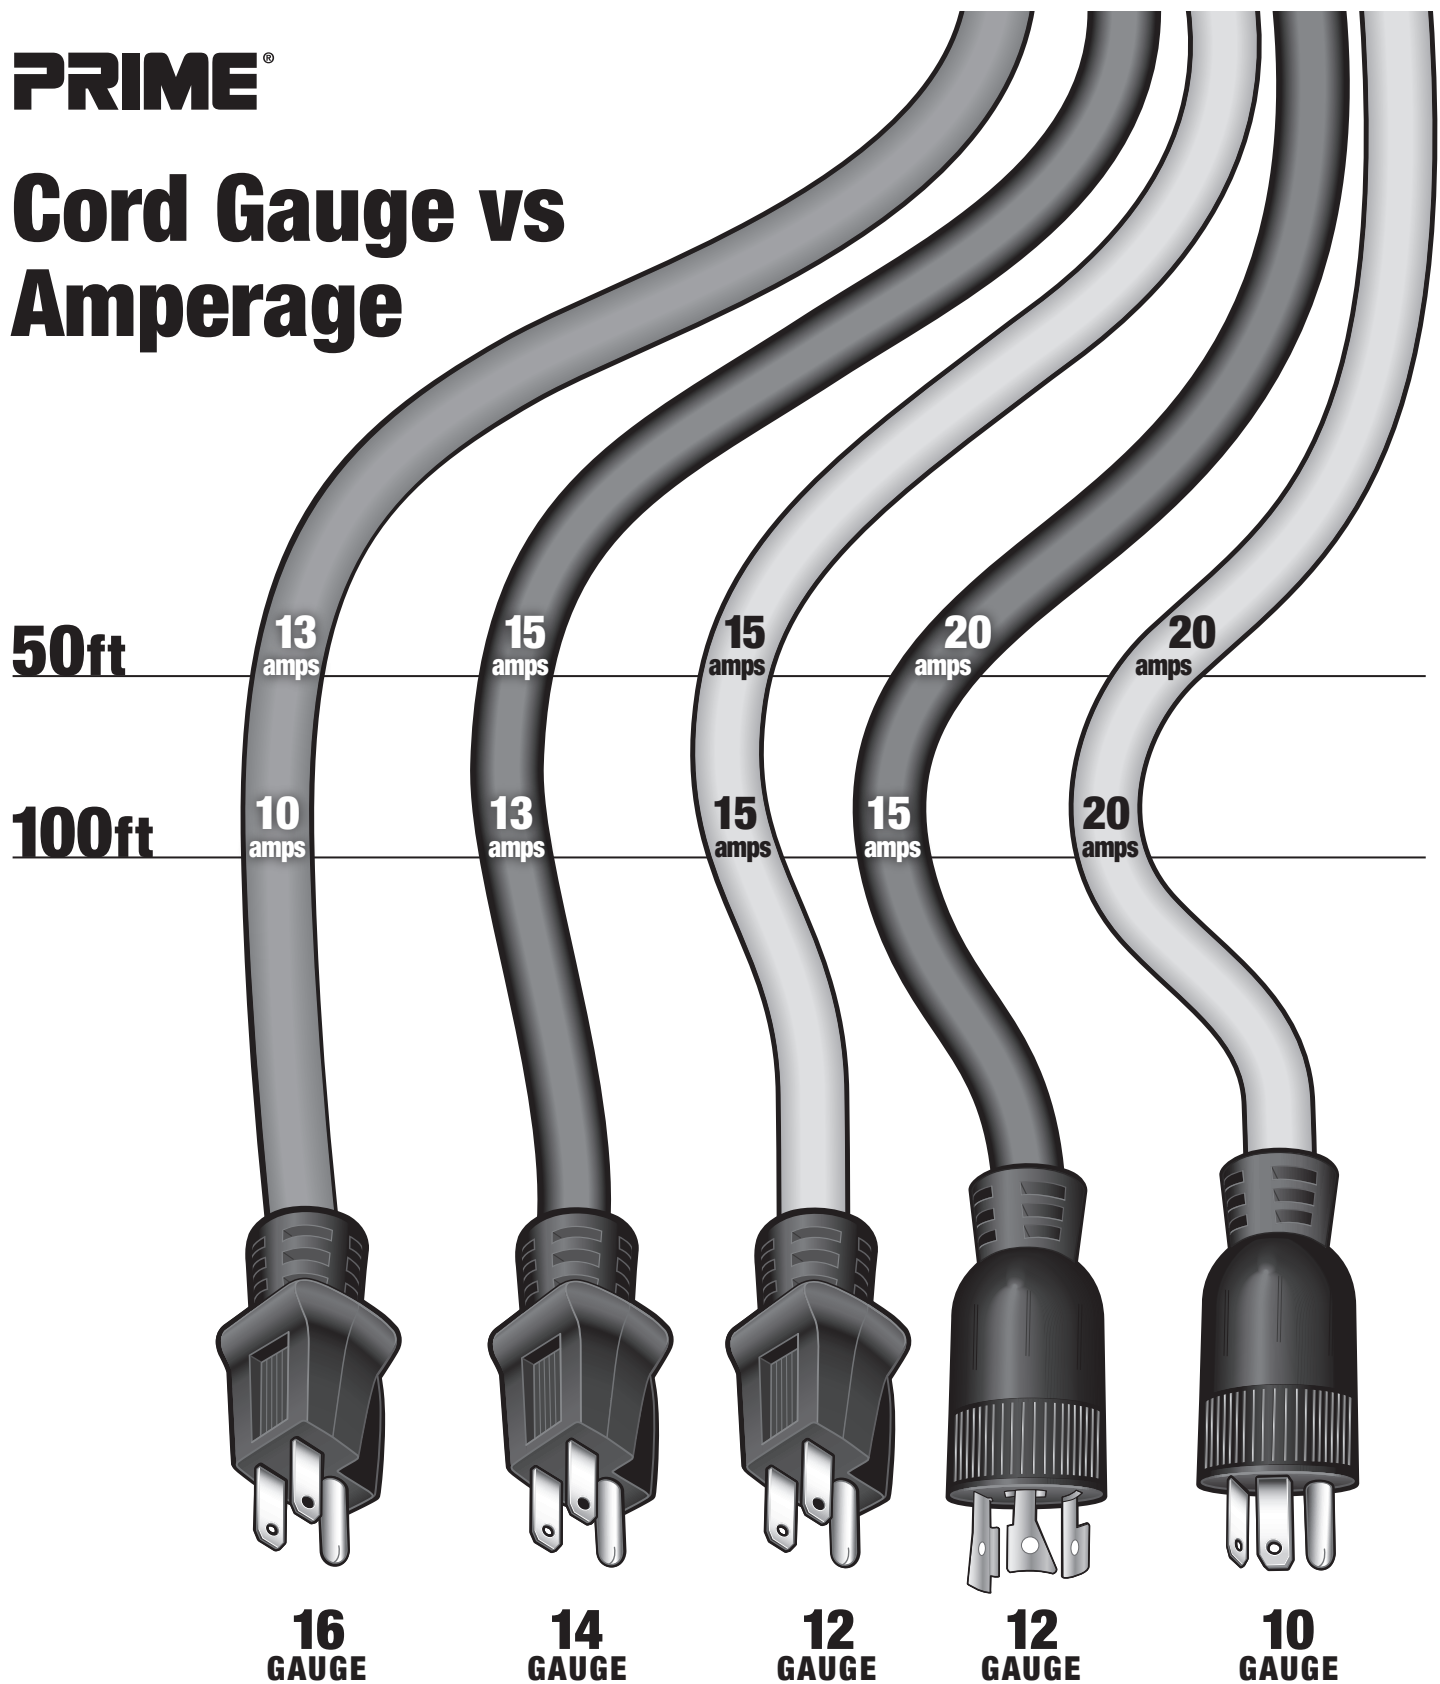

PRIME®

Cord Gauge vs Amperage

	MEDIUM DUTY	HEAVY DUTY	EXTRA HEAVY DUTY	ULTRA HEAVY DUTY
TYPICAL USAGE GUIDE	Lawnmowers	Drills	Circular Saws	Generators
	Hedge Trimmers	Belt Sanders	Chain Saws	Recipro Saws
	Fans	Routers	Worm Drives	Rotary Hammers
	Household Tools	Table Saws	Grinders	Compressors